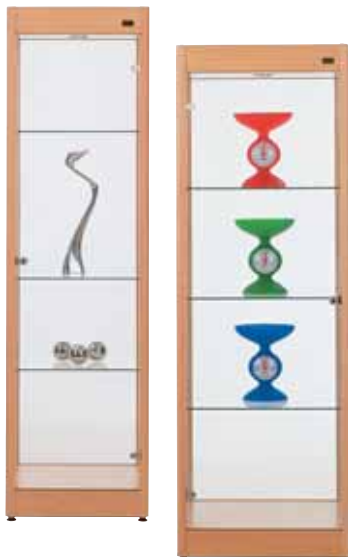

Opera™

Opera glass display cases are manufactured with a solid beech or birch frame and 5 mm toughened clear glass. Opera is supplied with lockable hinged doors, adjustable glass shelves and feet. Thanks to our eccentric connector, the display cases are easy to assemble using an ordinary Phillips screwdriver. Opera can be supplied stained or painted in RAL or NCS colours, and is also available with a veneered back.

Opera can be supplied with veneered top as an accessory to conceal lighting and protect against dust. If display cases have to be moved frequently, suitable trolleys in adjustable sizes are available. In display cases V 1 and V 3, the lighting is a 12 V/120 W halogen spotlight with transformer. In display cases V 12, V 13 and V 14, the lighting is two 12 V/120 W halogen spotlights with transformer.

Opera V 1

Height of glass is 1580 mm. Supplied with 3 glass shelves.

Description	Art. no.	Dimensions w x d x h mm
Opera V 1, beech, clear varnish	58010	500 x 500 x 1800
Opera V 1, beech, stained or painted	58010-1	500 x 500 x 1800
Opera V 1, birch	59010	500 x 500 x 1800
Extra shelf V 1	58015	465 x 427 x 5

Opera V 3

Height of glass is 1580 mm. Supplied with 3 glass shelves.

Description	Art. no.	Dimensions w x d x h mm
Opera V 3, beech, clear varnish	58030	600 x 600 x 1800
Opera V 3, beech, stained or painted	58030-1	600 x 600 x 1800
Opera V 3, birch	59030	600 x 600 x 1800
Extra shelf V 3	58035	565 x 527 x 5